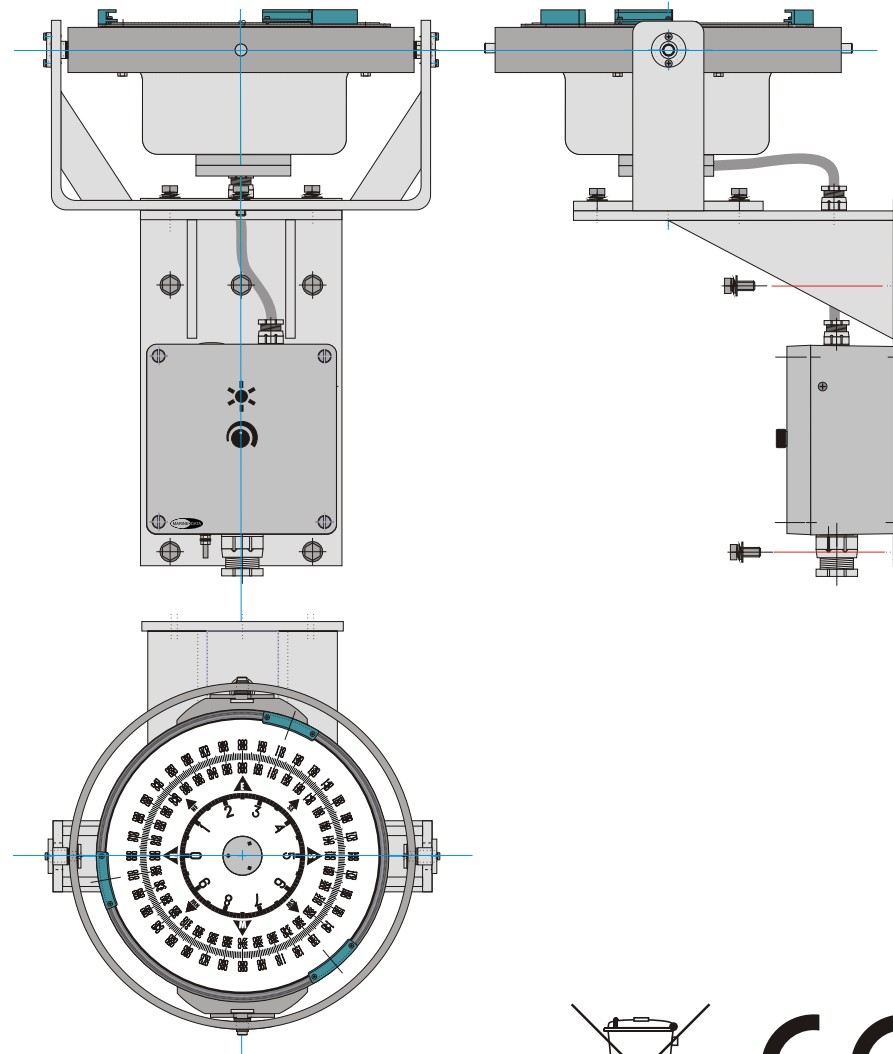

# MD22

- Mounting bracket for the MARINE DATA MD69/x series of bearing compass repeaters
- Bulkhead or wall mounting
- A stable platform for taking compass bearings
- Incorporating a terminal box with variable illumination control
- Water resistant to IP65 and designed for exterior deck use
- Includes cable glands and mounting bolts
- Available with a choice of painted finish
- Rugged, marinised aluminium alloy construction

## Physical

- Weight: 4.39kg with electrical terminal box (not including compass repeater)
- Dimensions: 170mm overall width; 278mm overall depth; 310mm overall height. Plate thickness: 8mm
- Mounting: Bulkhead mounted; 6 x 8.5mm diameter holes provided. The gimbal assembly of the MD69/x series of repeaters is bolted to the upper face of the bracket with 4 bolts provided (20mm, M8 x 1.25)
- Connections: Terminal box for either NMEA or Synchro connections to support the MD69/x series of repeaters
- Construction: Marine grade aluminium alloy 5038 (NS8)
- Finish: Light Admiralty Grey BS 381C 697 (to match MD69/5 synchro repeater) or RAL7021 Black-Grey (to match MD69/8 NMEA repeater)

## Operational

- Variable illumination control to adjust the display brightness of the compass repeater mounted on the bracket

## Additional Information

- The finish can be made to individual requirements
- The MD22 mounting bracket is supplied complete with terminal box / variable illumination control unit to suit the MD69/x series of compass repeaters
- The illustration to the right shows the mounting of a MARINE DATA MD69/x bearing compass repeater on the MD22 bracket (bearing compass repeater not included with bracket)
- Required Extra: MARINE DATA MD69/x Bearing Compass Repeater
- Optional Extra: MARINE DATA MD69/AZI Azimuth Sight (not shown)