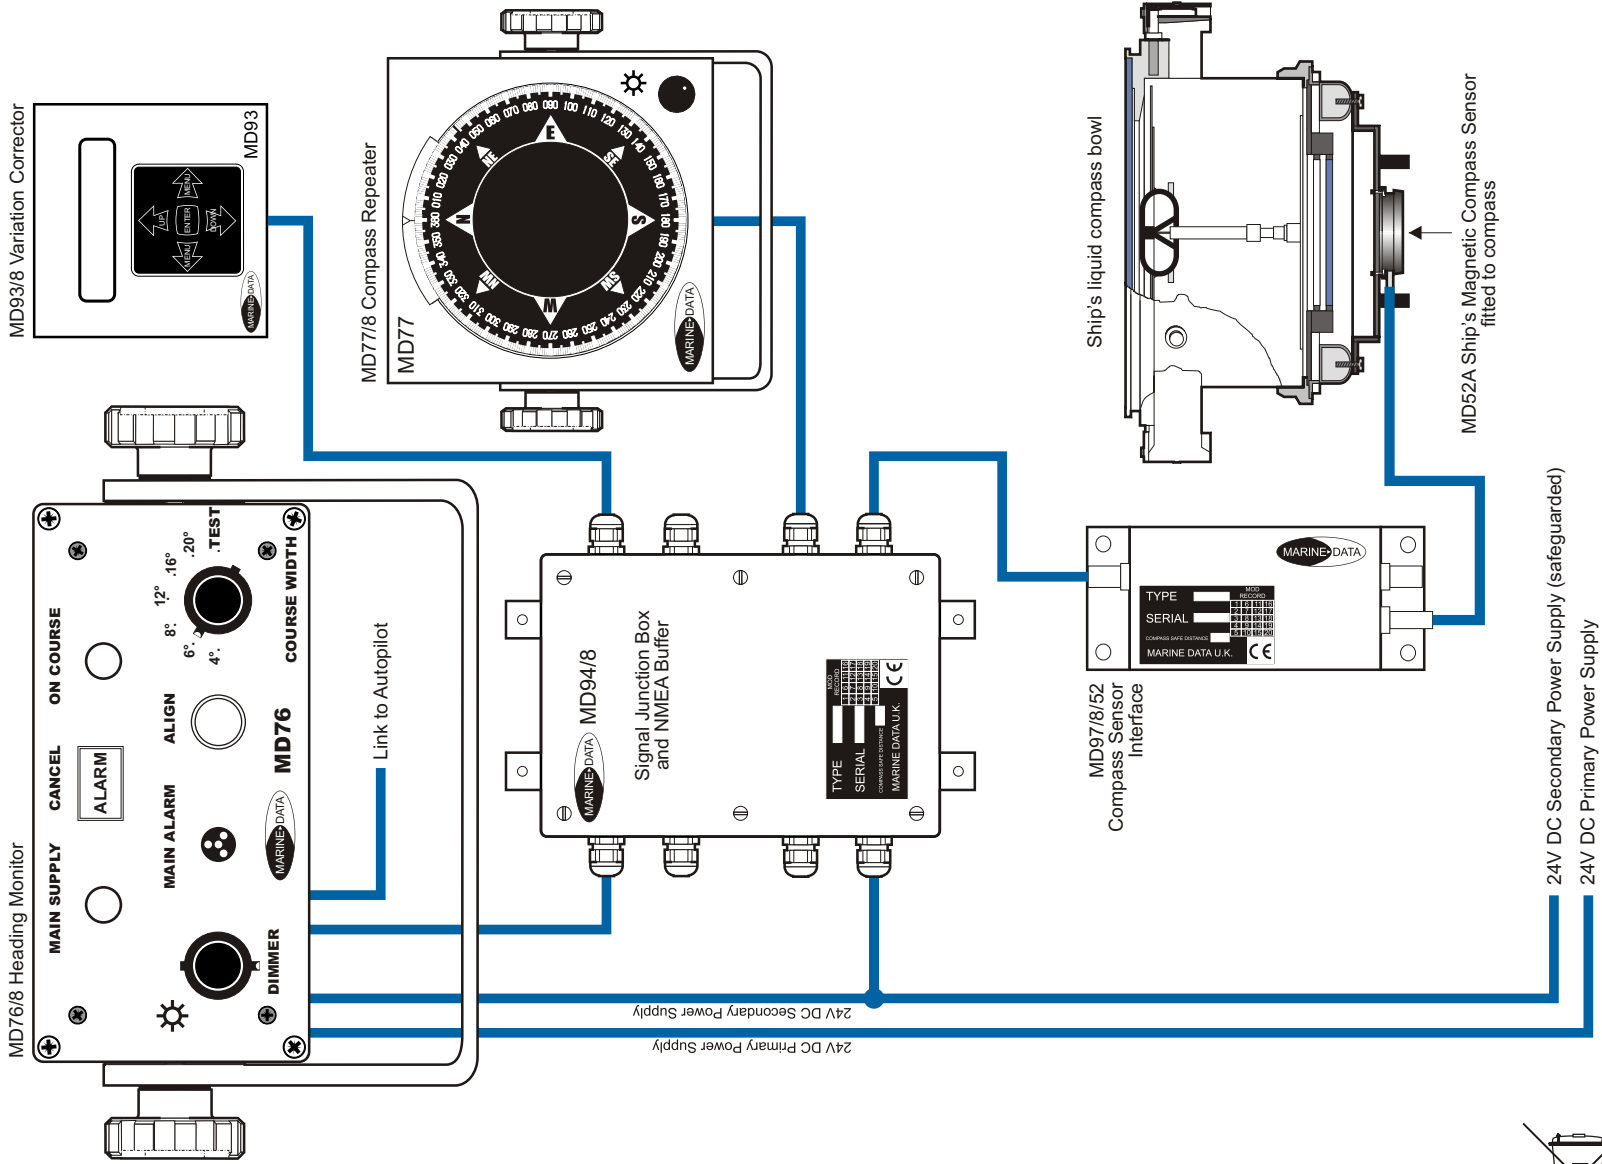

MARINE DATA TRANSMITTING MAGNETIC COMPASS SYSTEM

MD/TMC

MD97/8/52

MD77/8

MD93/8

A complete TMC from Marine Data.

...navigation with innovation

...navigation with innovation

MARINE DATA reserves the right to make changes to its products and specifications without notice. ©MARINE DATA 2010 ver02 rev01

A basic Transmitting Magnetic Compass System (TMC) which uses the MARINE DATA MD52A Ship's Magnetic Compass Sensor to detect Magnetic Heading from an existing shipboard magnetic compass installation. Independently tested to IEC60945: 2002 by TÜV Product Service Ltd.

RoHS 2002/95/EC

015

MD/TMC

MARINE DATA