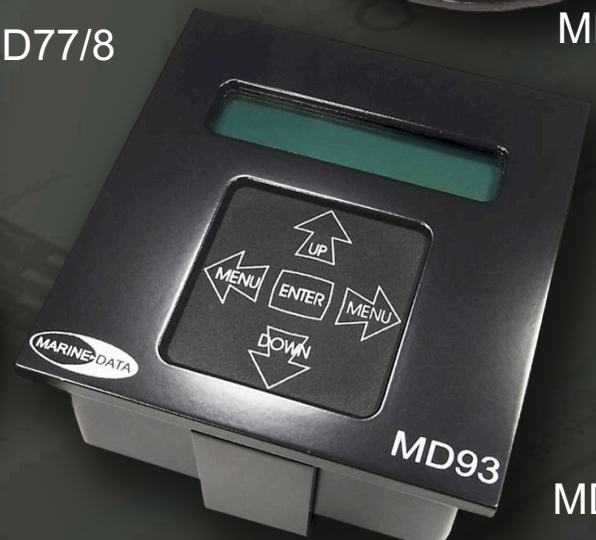

MARINE DATA TRANSMITTING MAGNETIC COMPASS SYSTEM

MD/TMC

MD97/8/52

MD77/8

MD93/8

A complete TMC from Marine Data.

...navigation with innovation

...navigation with innovation

MARINE DATA reserves the right to make changes to its products and specifications without notice. ©MARINE DATA 2010 ver02 rev01

A basic Transmitting Magnetic Compass System (TMC) which uses the MARINE DATA MD52A Ship's Magnetic Compass Sensor to detect Magnetic Heading from an existing shipboard magnetic compass installation. Independently tested to IEC60945: 2002 by TÜV Product Service Ltd.